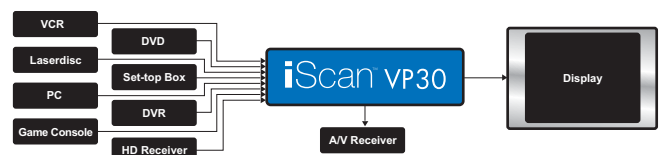

Video Output Resolution

- Predefined resolutions
  - Digital Television standards – 480p, 576p, 720p, 1080i, 1080p
  - PC Standards – VGA, SVGA, XGA, SXGA
  - Plasma resolutions – 852x480, 1280x768, 1024x1024, 1366x768, "and any custom resolution"
  - DLP resolutions – 1280x720, 1024x576, 848x600
  - LCOS resolutions – 1400x1050, 1365x1024, 1400x788
  - CRT resolutions – 1280x960, 1440x960, 1440x1152
- User customizable output resolution from 480p (720x480) to 1080p (1920x1080)