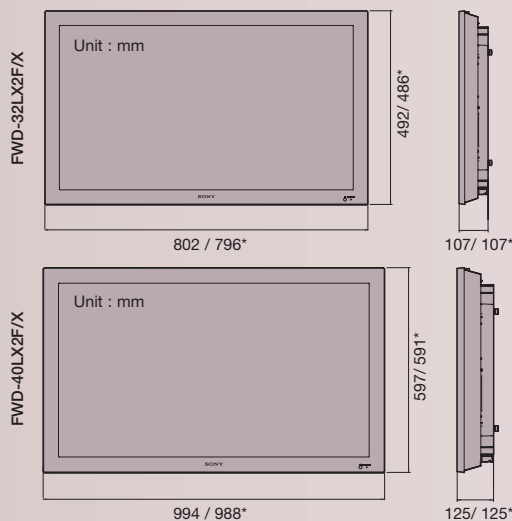

*1 Non-crystal version

*2 Crystal version

*3 Manufactured under license from BBE Sound, Inc. WOW, SRS and (●)® symbol are trademarks of SRS Labs, Inc.

*4 Pre-installed in display